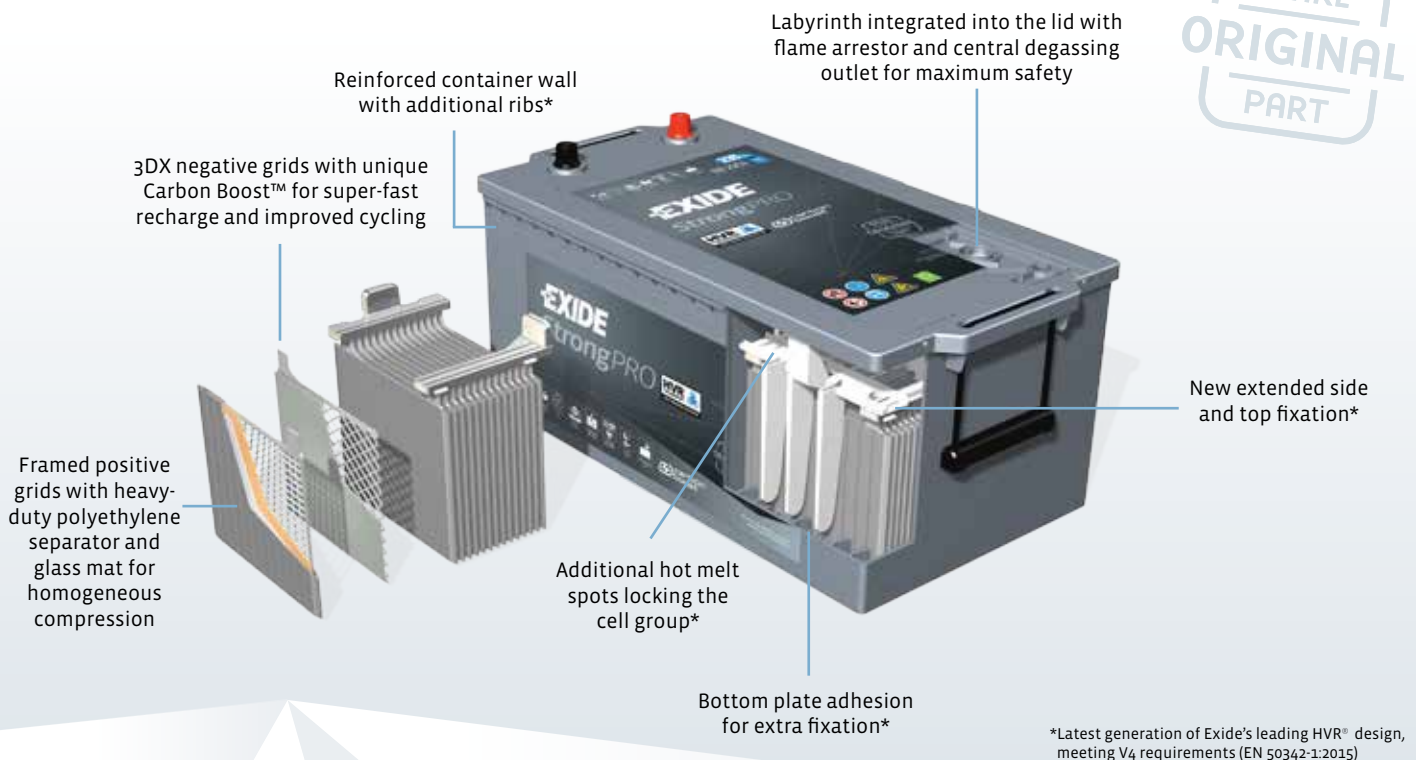

NEW!

Benefits

- › Extremely robust – latest HVR® technology
- › Ideal for chassis-end location, particularly Euro 5/6 trucks
- › Carbon Boost™ for faster recharge and longer endurance
- › Ideal for long-haul trucks with comfort equipment to support “life on board”
- › Maximum starting reliability after overnight stay
- › OE experience inside
- › First class safety features
- › Maintenance free – no topping up
- › Optimal total cost of ownership (TCO)

CHASSIS-END LOCATION

ROUGH TERRAIN

SUPER FAST RECHARGE

SUPERIOR EQUIPMENT

SAFE START

MAINTENANCE FREE

Type List

Code	Performance		Dimensions			Layout		
	Capacity (Ah)	CCA A (EN)	Box	L (mm)	W (mm)	H (mm)	Polarity	Hold down
EE1403	140	800	D04	513	189	223	3	0
EE1853	185	1100	D05	513	223	223	3	0
EE2353	235	1200	D06	518	279	240	3	0

High performance components and materials

European Headquarters

Exide Technologies SAS
5 allée des Pierres Mayettes,
92636 Gennevilliers
France

Tel: +33 1 41 21 23 00

Fax +33 1 41 21 27 15

www.exide.com

Scan to discover the new
Exide StrongPRO